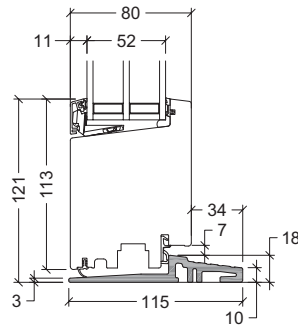

VELFAC Ribo wood outward opening door - thresholds

entrance doors and patio doors

18mm / 22.5mm composite
element depth 115mm and 148mm

45mm oak
element depth 123mm and 140mm