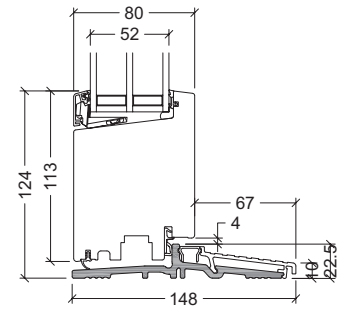

VELFAC Ribo wood outward opening door - thresholds

entrance doors and patio doors

18mm / 22.5mm composite
element depth 115mm and 148mm

45mm oak
element depth 123mm and 140mm